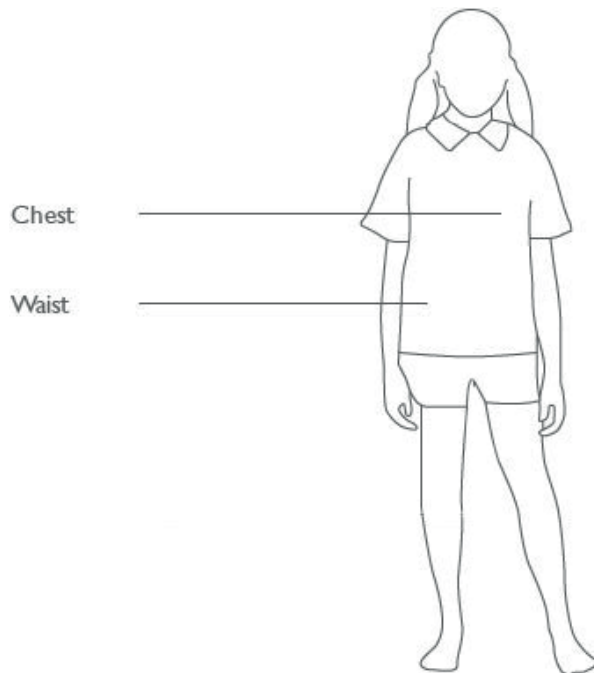

Uniform Size Chart

Use our size guide to assist you to find the right sized uniform for your child.

Girls (age 3 - 12 years)

Size	Height (cm)	Chest (cm)	Waist (cm)	Hip (cm)	Inside Leg (cm)
3yrs	98	54.25	52.5	56	42.5
4yrs	104	56	54.5	60	42.5
5yrs	110	58	55	62	50
6yrs	116	60.5	56	64	52
7yrs	122	63	57	66	56
8yrs	128	64	58	70	60
9yrs	134	66	60	72	63.5
10yrs	140	71.5	61.5	77	66
11yrs	146	73	63	79	70.5
12yrs	152	78	65	84	71.5

Boys (age 3 - 12 years)

Size	Height (cm)	Chest (cm)	Waist (cm)	Hip (cm)	Inside Leg (cm)
3yrs	98	54.25	52.5	56	42.5
4yrs	104	56	54.5	60	42.5
5yrs	110	58	55	62	50
6yrs	116	60.5	56	64	52
7yrs	122	63	57	66	56
8yrs	128	64	59	68	59
9yrs	134	66.5	60	69.5	62.5
10yrs	140	71	63.5	74	65
11yrs	146	73.5	64.5	76	68
12yrs	152	78	68	81	70.5